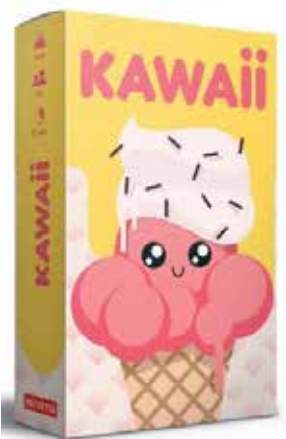

NEW

KAWAII

- 2 minutes to teach, 5 minutes to play
- Push-your luck without dice
- Tactical observation game

Grab the cutest cards and mess with with the others

New title in our best-selling pocket collection. Kawaii is a dynamic card game where your goal is to get the most valuable pile before other players do so. In order to succeed you need to constantly observe other players' actions, use your memory and act fast, with no hesitation.

Super cute and mega fast sums it up nicely

Cute illustrations, nice theme and rules are extremely easy to explain, making the game perfect for kids and whole families. But there is also something for gamers, who will appreciate the risk-taking and push-your-luck factor, achieved without introducing dice. Thanks to its extremely short playing time, Kawaii could become a favourite filler choice for gamers.

Launch: September 2019

25.5 x 11 x 6.5 cm
 8 units per display
 Free display included

EAN: 764-0139531-96-4

PUSH YOUR LUCK CARD GAME

MOCK UP

Marc-Antoine Hofmann & Ismaël Perrin (Authors)
 Felix Kindelán (Design)
 11 x 6.5 x 3 cm